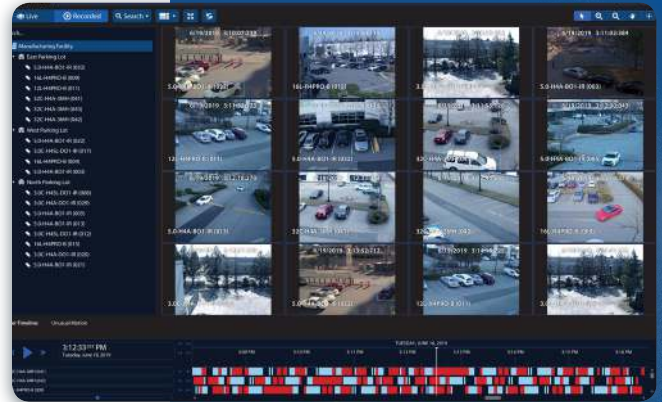

ACC Software Features

POWERFUL SEARCH

Avigilon Appearance Search technology sorts through hours of video with ease to quickly locate a specific person or vehicle of interest across an entire facility in near real-time.

FOCUS OF ATTENTION INTERFACE

A cutting-edge user interface for live video monitoring that leverages AI and video analytics technologies to determine what information is important and should be presented to security operators.

avigilon.com/acc

Combined for a Powerful Security Solution

IDENTITY SEARCH

Enables fast search for a person of interest using their ACM cardholder information. You can then use Avigilon Appearance Search technology to determine that person's current or previous location on site.

QUICK ACTION

ACM generated door events allow you to create rule-based actions and notifications for quick on-site responses, including immediate facility lockdown.

ACM System Features

100% BROWSER-BASED SYSTEM

No server or client software installation required, delivering a ready-to-deploy solution that saves you time.

OPEN-PLATFORM HARDWARE

Integrates with hardware from Mercury Security and HID Global® that scales from just a few readers to larger, more distributed installations.

avigilon.com/acm