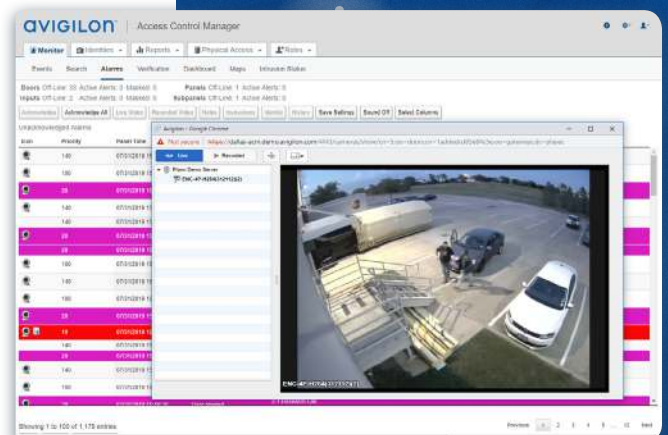

Some images of product features and user interfaces have been simulated for illustrative purposes.

© 2019, Avigilon Corporation. All rights reserved. AVIGILON, the AVIGILON logo, AVIGILON CONTROL CENTER, ACC, ACCESS CONTROL MANAGER, ACM and AVIGILON APPEARANCE SEARCH are trademarks of Avigilon Corporation. HID and HID Global are trademarks or registered trademarks of HID Global, ASSA ABLOY AB, or its affiliate(s) in the U.S. or other countries. Other names or logos mentioned herein may be the trademarks of their respective owners.

AVIGILON™
a Motorola Solutions Company