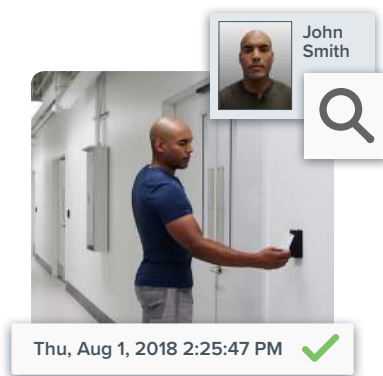

ACC and ACM Integrations

Access Control That Works Seamlessly with Video Security

Our Access Control Manager (ACM) system integrates with Avigilon Control Center (ACC) video management software to provide you with one simple, powerful and unified security solution to help you focus on what matters most.

Using ACM™ and ACC™ software, you can instantly verify if a person seen carding in on camera matches the ID photo associated with the access card they're using, then lock or unlock the door right from your ACC dashboard.

From the same screen you can search for that person by using our Identity Search feature.

Using the video from the most recent time they carded in, you can easily use Avigilon Appearance Search™ technology to help find their current location on-site or to see where else they have been. It's that simple.

FOCUS OF ATTENTION INTERFACE

A cutting-edge user interface for live video monitoring that leverages AI and video analytics technologies to determine what information is important and should be presented to security operators.