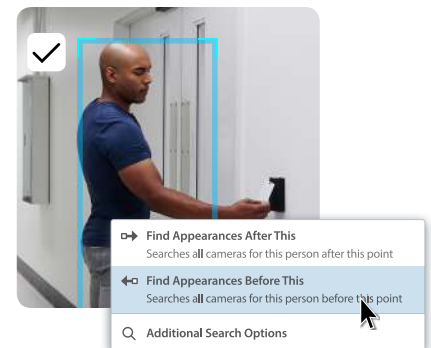

Using ACM™ and ACC™ software, you can instantly verify if a person seen carding in on camera matches the ID photo associated with the access card they're using, then lock or unlock the door right from your ACC dashboard.

From the same screen you can search for that person by using our Identity Search feature.

Using the video from the most recent time they carded in, you can easily use Avigilon Appearance Search™ technology to help find their current location on-site or to see where else they have been. It's that simple.

FOCUS OF ATTENTION INTERFACE

A cutting-edge user interface for live video monitoring that leverages AI and video analytics technologies to determine what information is important and should be presented to security operators.